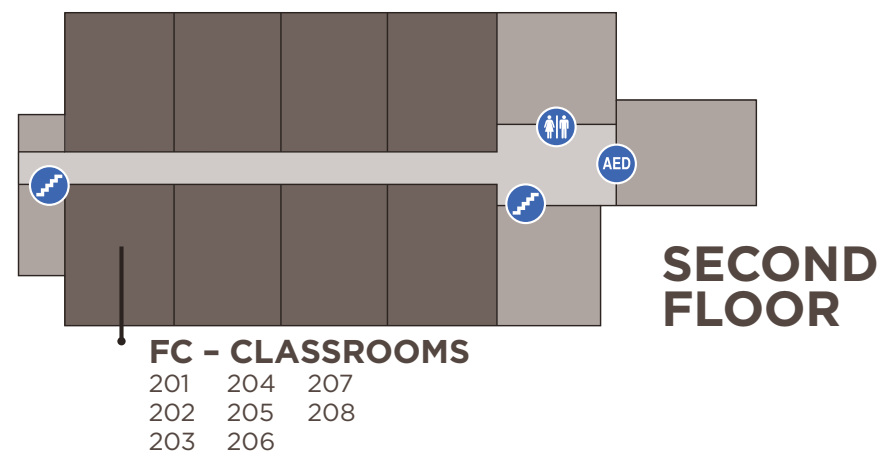

RECREATION CENTER

FAMILY LIFE CENTER

THE LOFT

MAIN BUILDING

- CONNECTION POINT
- RESTROOMS
- ELEVATOR
- STAIRS
- SHUTTLE STOP
- DEFIBRILLATOR
- EMERGENCY EXIT