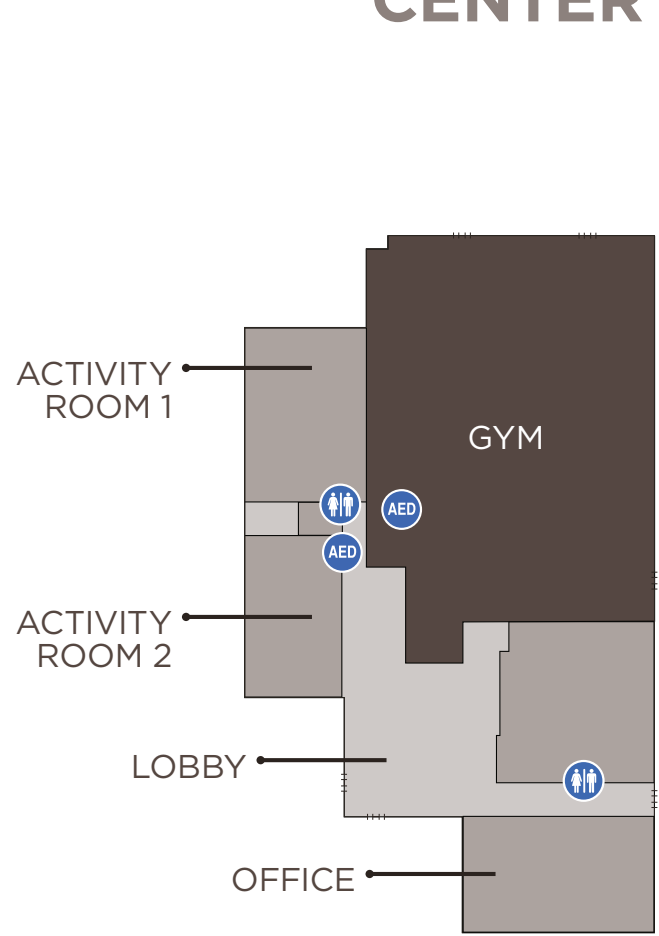

RECREATION CENTER

FAMILY LIFE CENTER

THE LOFT

MAIN BUILDING

- CONNECTION POINT
- RESTROOMS
- ELEVATOR
- STAIRS
- SHUTTLE STOP
- DEFIBRILLATOR
- EMERGENCY EXIT