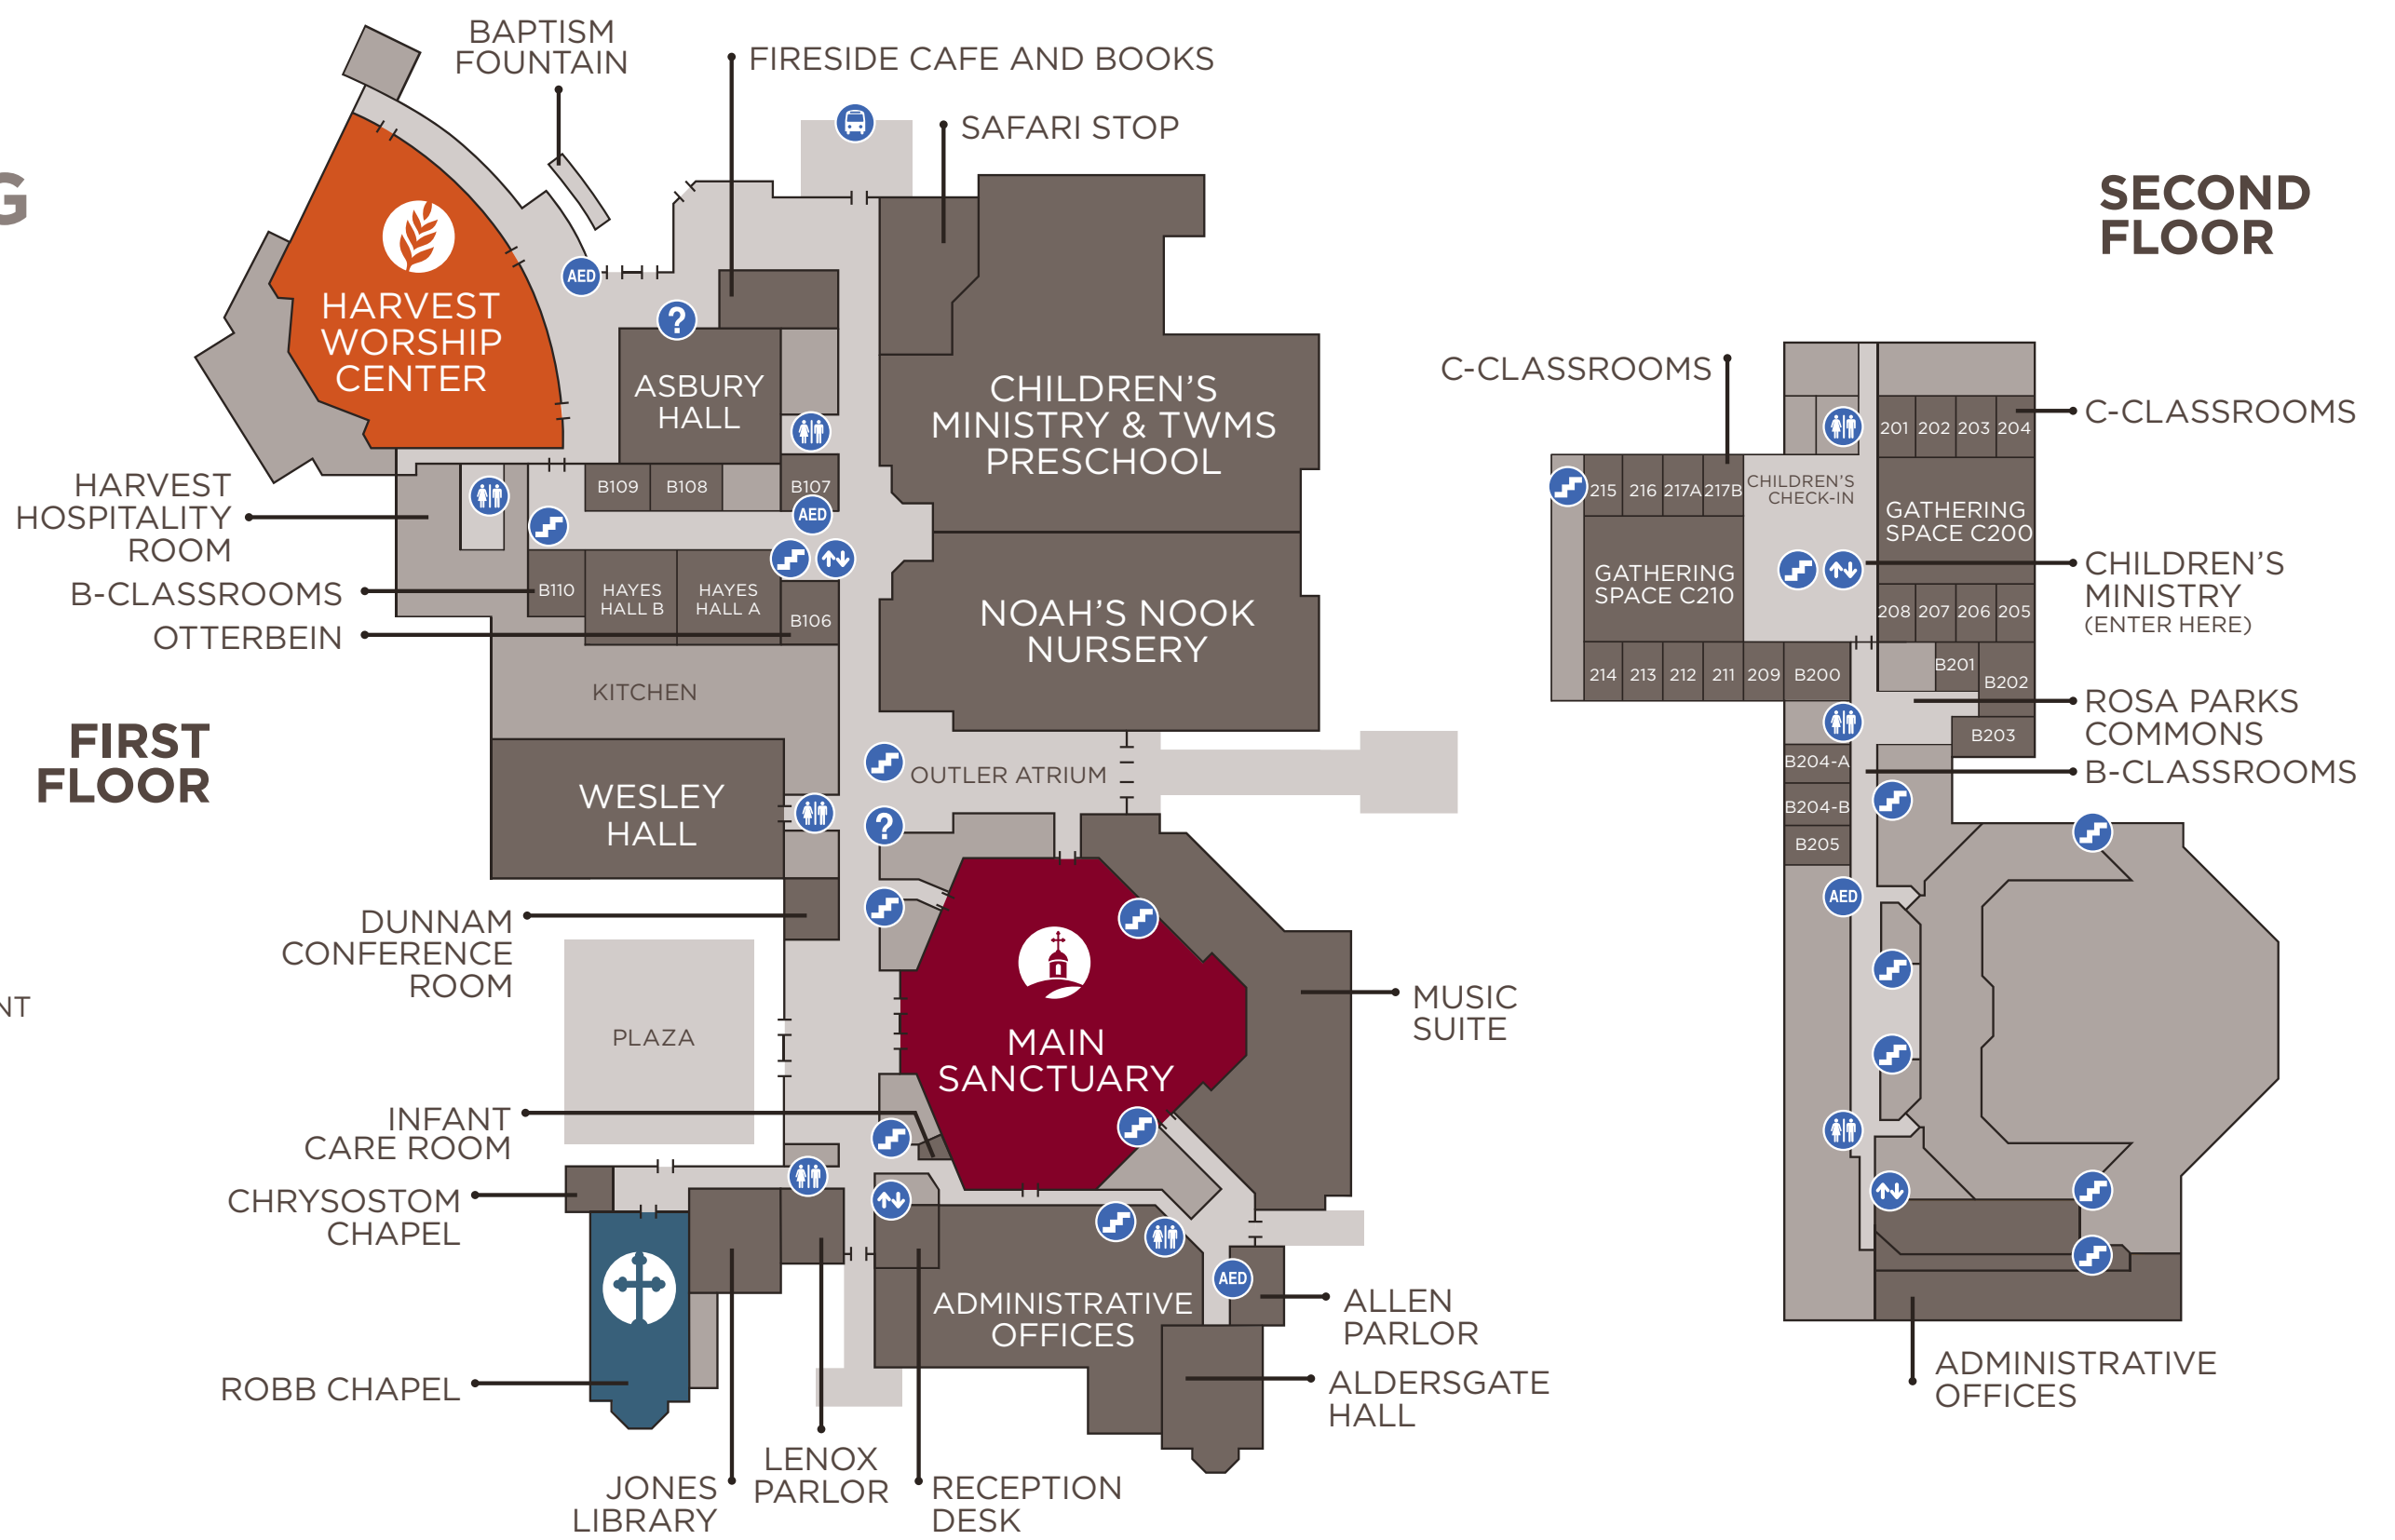

RECREATION CENTER

FAMILY LIFE CENTER

THE LOFT

MAIN BUILDING

- CONNECTION POINT
- RESTROOMS
- ELEVATOR
- STAIRS
- SHUTTLE STOP
- DEFIBRILLATOR
- EMERGENCY EXIT