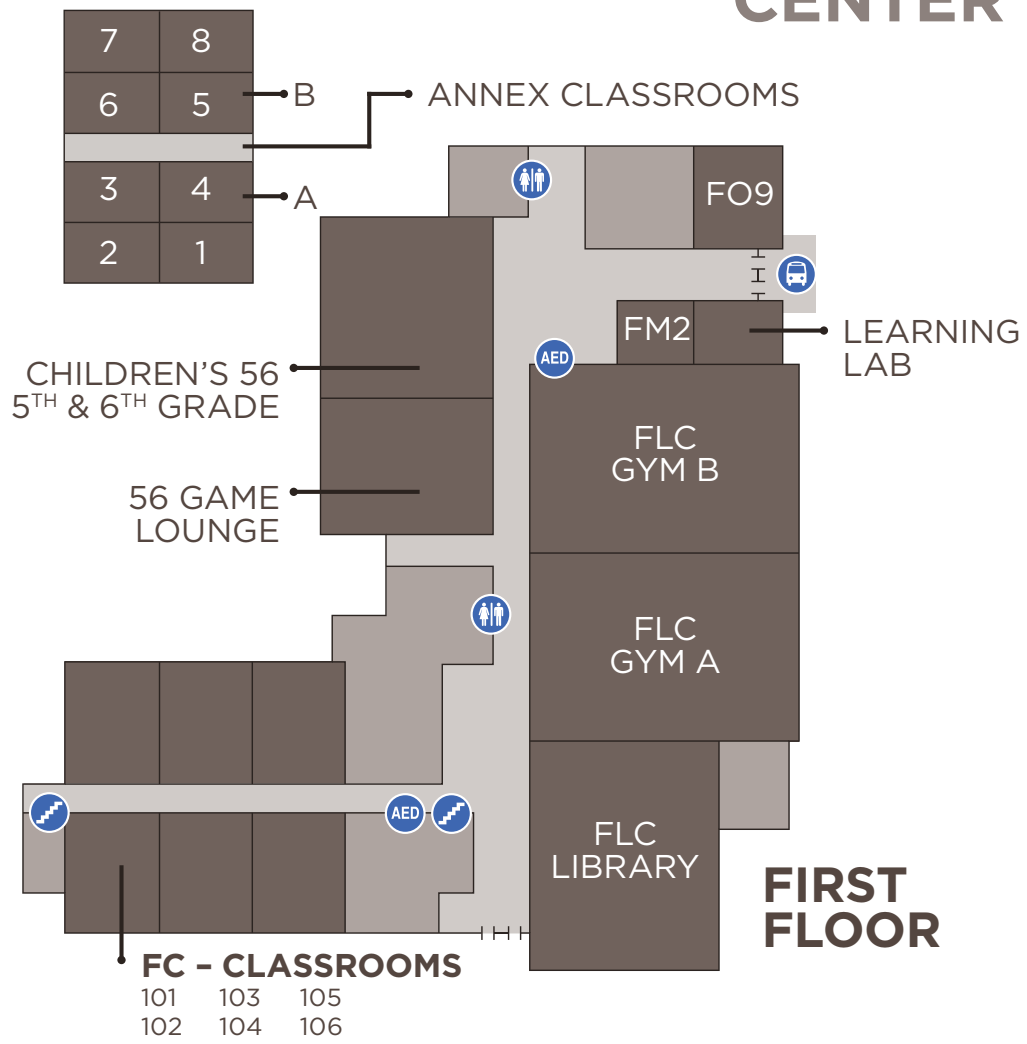

RECREATION CENTER

FAMILY LIFE CENTER

THE LOFT

MAIN BUILDING

- CONNECTION POINT
- RESTROOMS
- ELEVATOR
- STAIRS
- SHUTTLE STOP
- DEFIBRILLATOR
- EMERGENCY EXIT